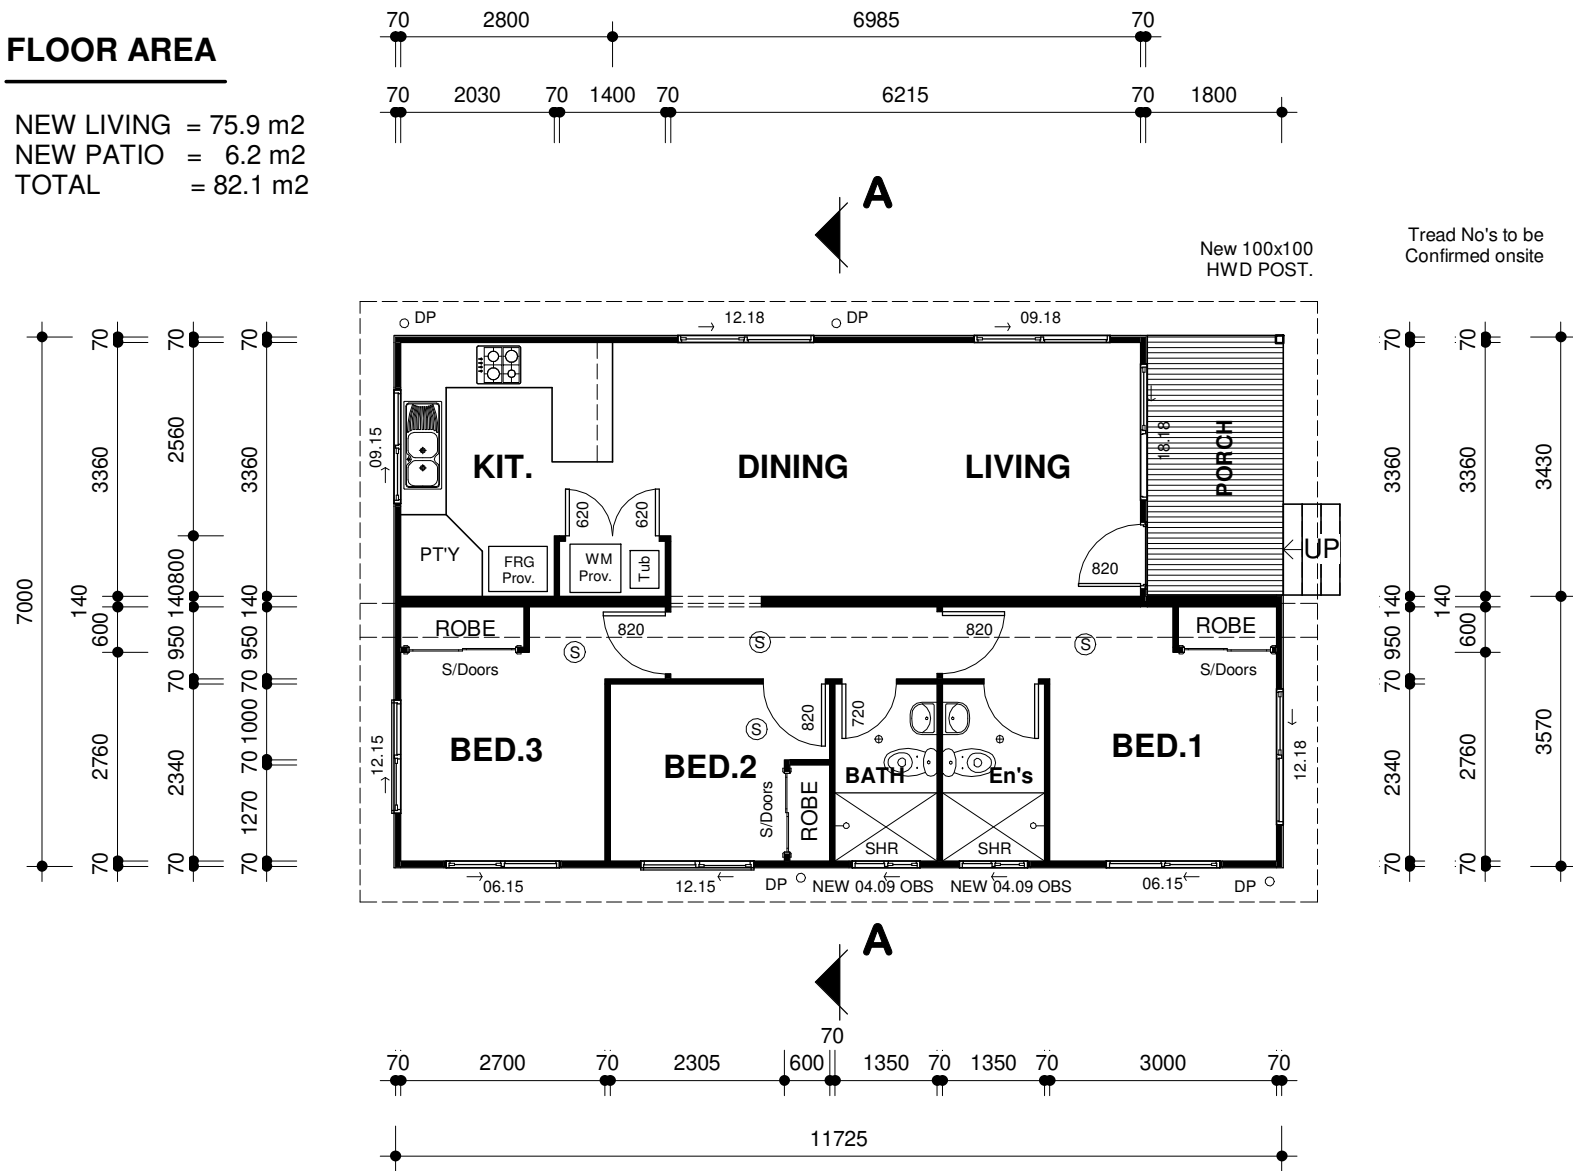

**FLOOR AREA**

NEW LIVING = 75.9 m2  
 NEW PATIO = 6.2 m2  
 TOTAL = 82.1 m2

**FLOOR PLAN 1:100**

THE FREEDOM TO LIVE AT AN AFFORDABLE PRICE IS HERE